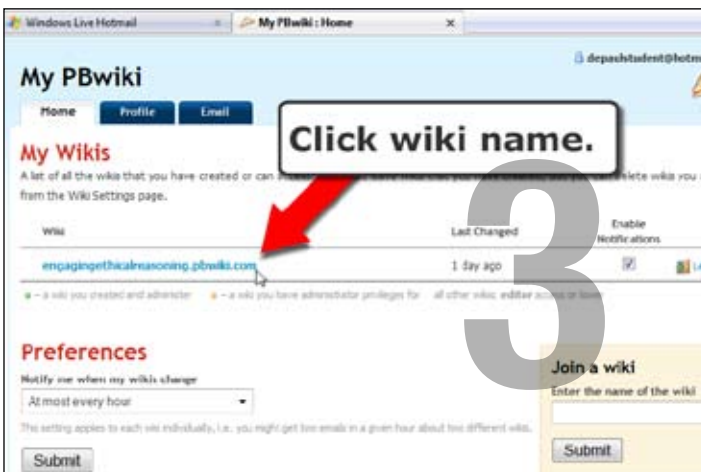

When you receive an email invitation to join the wiki, **Click Log in here.**

Set up your account. Your username is your email address; choose your own password. **Click Save.**

Click wiki name.

Presto! You have access to your wiki. If you have questions or difficulty logging in, contact your instructor.

How To Join an SNL Online Course Wiki:

If you already have a PB Wiki account, just follow these easy steps to log in.

Returning PB Wiki Users:

When you receive an email invitation to join the wiki, **Click Log in here.**

1. Enter your password. 2. Click Log in.

If you've forgotten your password, click *Forgot your password?*

Click wiki name.

Presto! You have access to your wiki. If you have questions or difficulty logging in, contact your instructor.