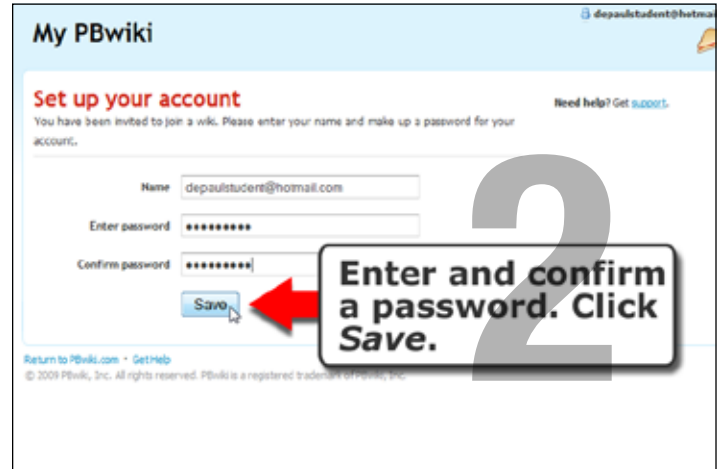

How To Join an SNL Online Course Wiki:

It's easy to join your class wiki. These tutorials will show you how, step-by-step. First-time users should use Page 1; returning users see Page 2.

First-time PB Wiki Users:

When you receive an email invitation to join the wiki, **Click Log in here.**

Set up your account. Your username is your email address; choose your own password. **Click Save.**

Click wiki name.

Presto! You have access to your wiki. If you have questions or difficulty logging in, contact your instructor.