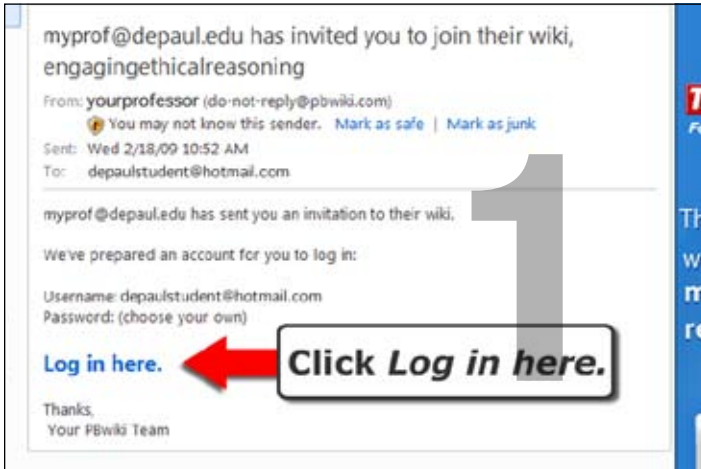

How To Join an SNL Online Course Wiki:

It's easy to join your class wiki. These tutorials will show you how, step-by-step. First-time users should use Page 1; returning users see Page 2.

First-time PB Wiki Users:

When you receive an email invitation to join the wiki, **Click Log in here.**

Set up your account. Your username is your email address; choose your own password. **Click Save.**

Click wiki name.

Presto! You have access to your wiki. If you have questions or difficulty logging in, contact your instructor.

How To Join an SNL Online Course Wiki:

If you already have a PB Wiki account, just follow these easy steps to log in.

Returning PB Wiki Users:

When you receive an email invitation to join the wiki, **Click Log in here.**