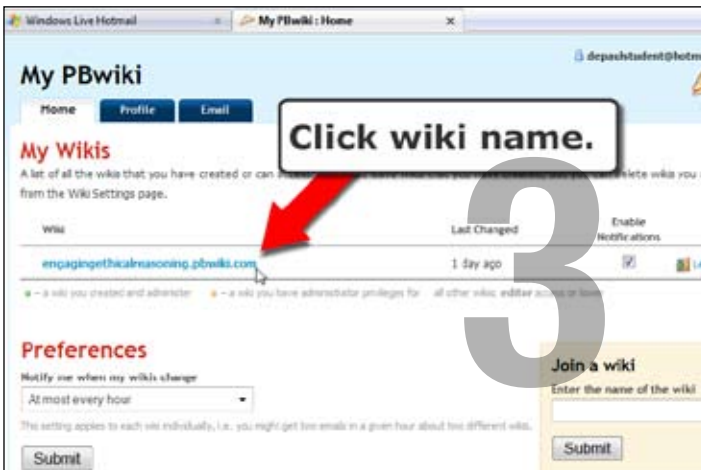

How To Join an SNL Online Course Wiki:

It's easy to join your class wiki. These tutorials will show you how, step-by-step. First-time users should use Page 1; returning users see Page 2.

First-time PB Wiki Users:

When you receive an email invitation to join the wiki, **Click Log in here.**

Set up your account. Your username is your email address; choose your own password. **Click Save.**

Click wiki name.

Presto! You have access to your wiki. If you have questions or difficulty logging in, contact your instructor.