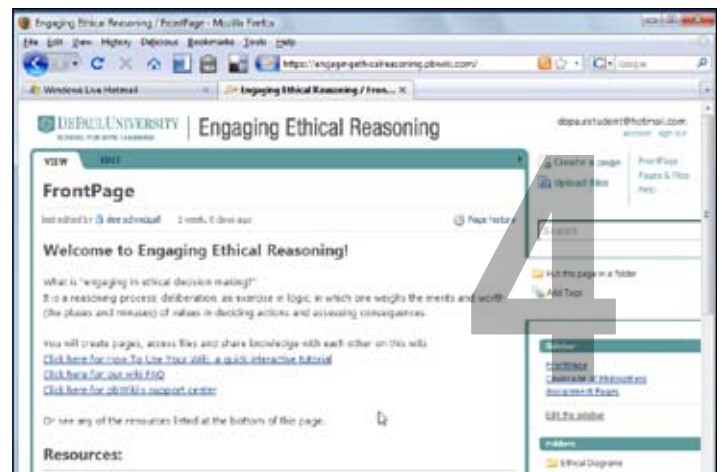

Click wiki name.

Presto! You have access to your wiki. If you have questions or difficulty logging in, contact your instructor.