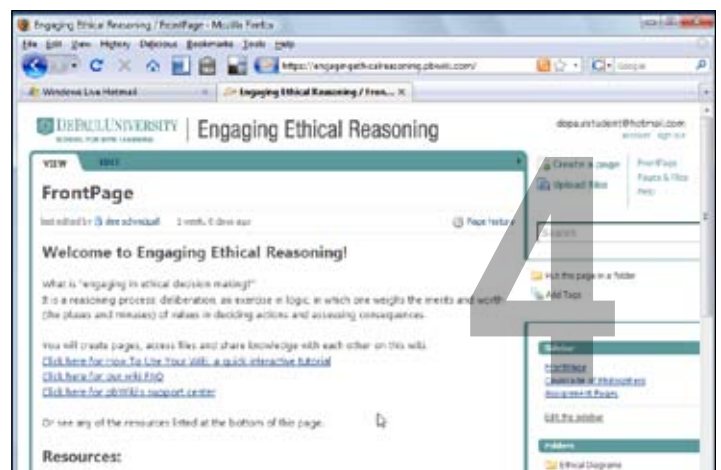

How To Join an SNL Online Course Wiki:

It's easy to join your class wiki. These tutorials will show you how, step-by-step. First-time users should use Page 1; returning users see Page 2.

First-time PB Wiki Users:

When you receive an email invitation to join the wiki, **Click Log in here.**

Set up your account. Your username is your email address; choose your own password. **Click Save.**

Click wiki name.

Presto! You have access to your wiki. If you have questions or difficulty logging in, contact your instructor.